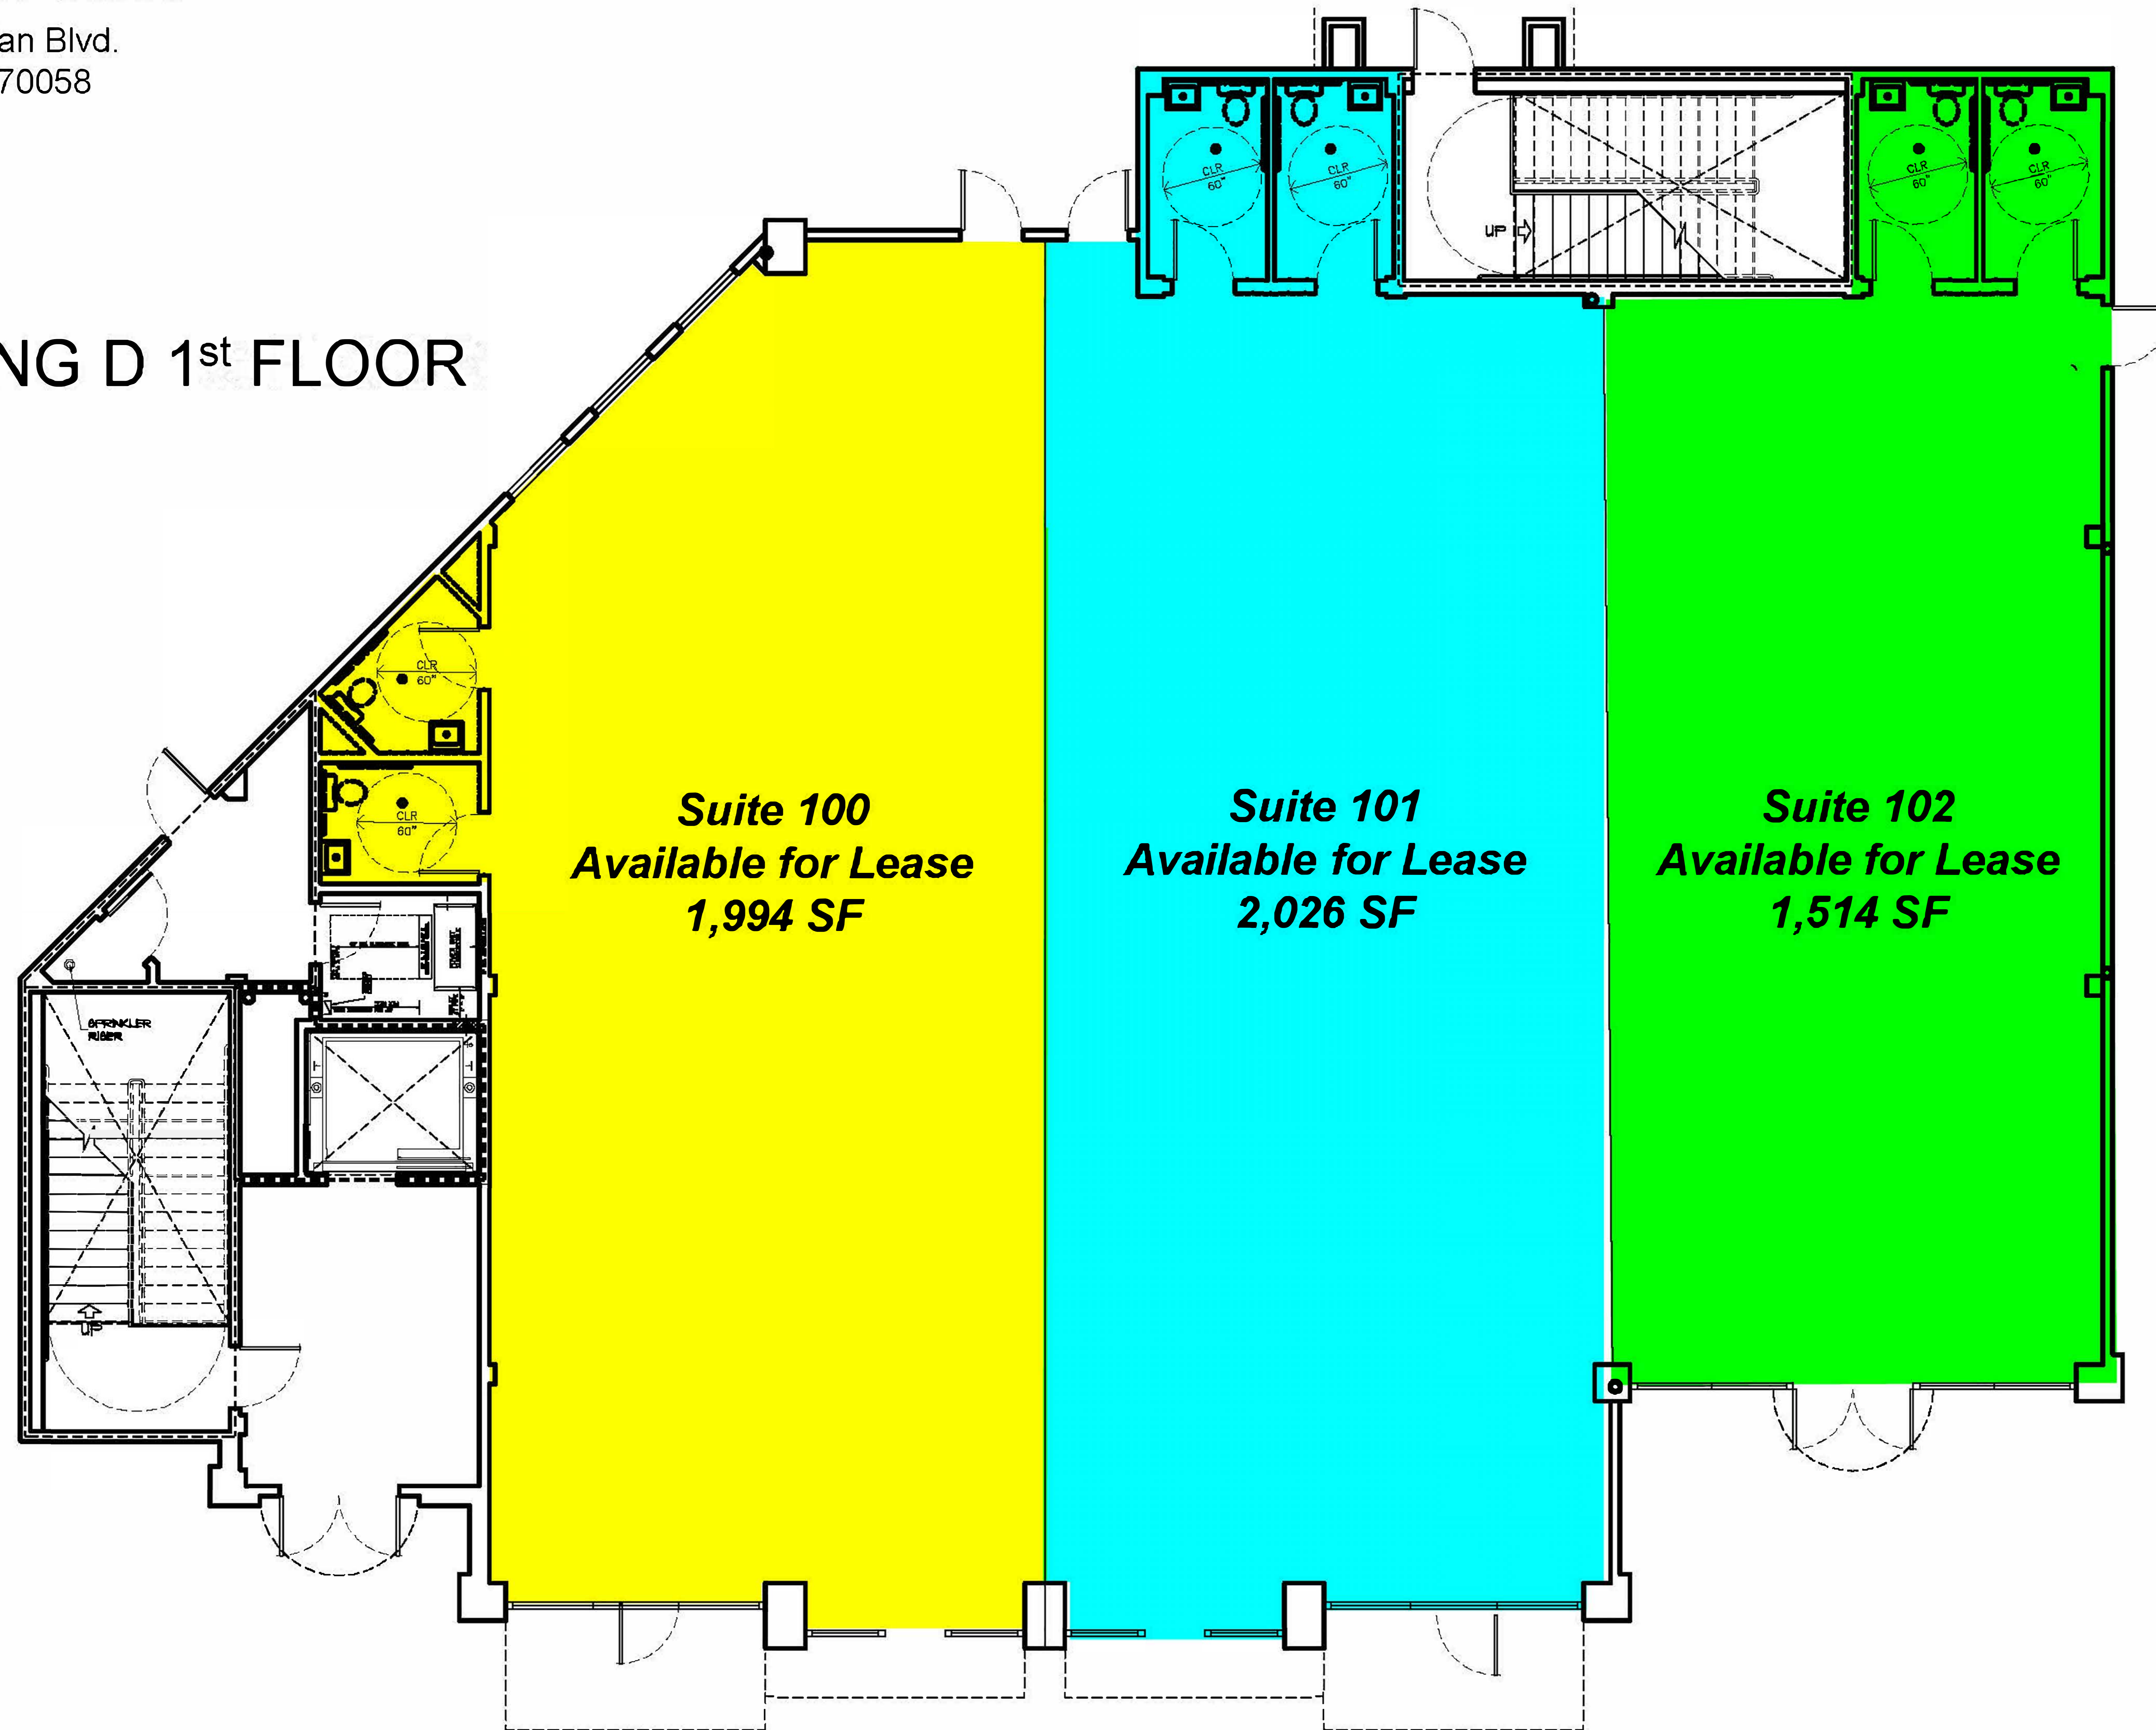

BUILDING D 1st FLOOR

Suite 100
Available for Lease
1,994 SF

Suite 101
Available for Lease
2,026 SF

Suite 102
Available for Lease
1,514 SF

BUILDING D 2nd FLOOR